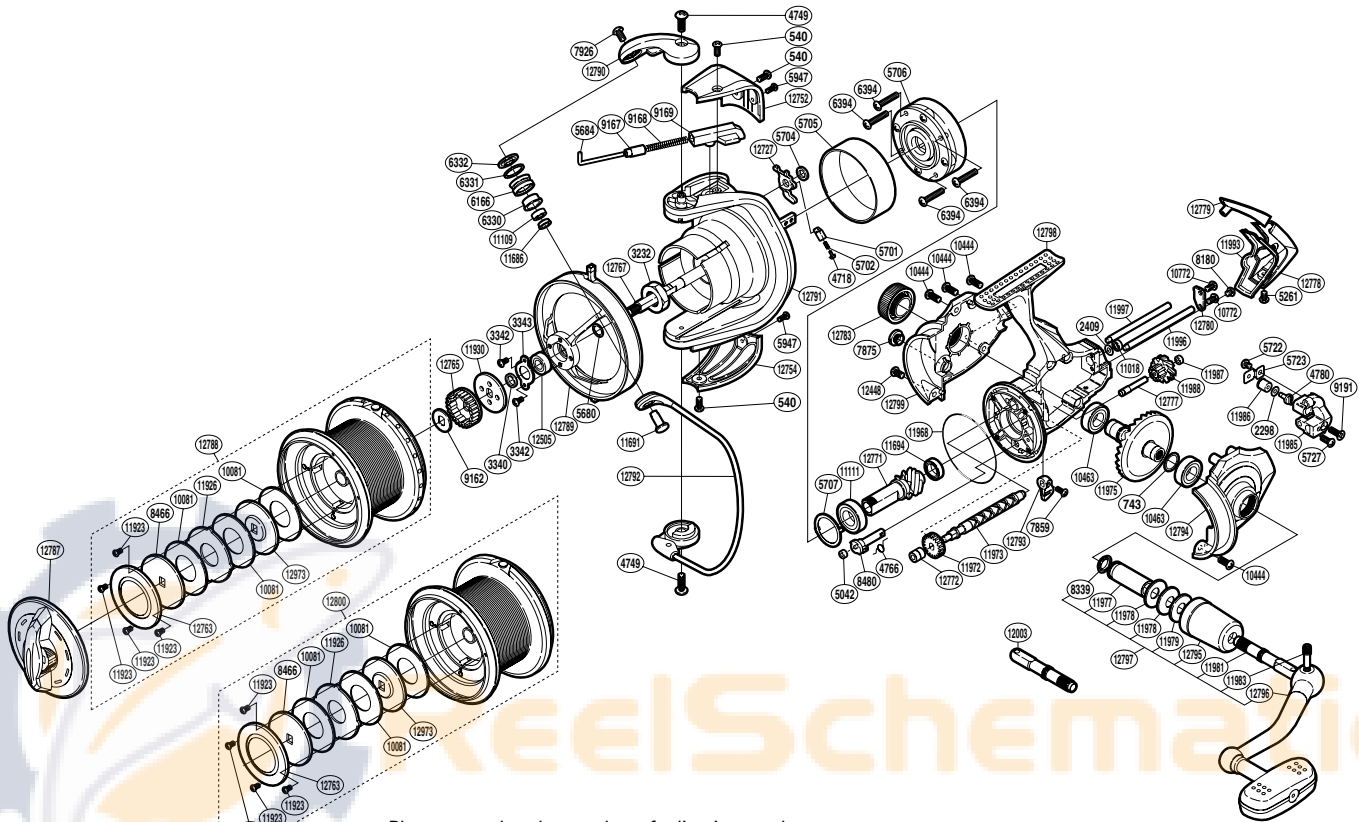

SHIMANO

AERO TECHNIUM SA-RB

AR TECH-12000XTB

(1SG729501G)

Please note that the number of adjusting washers may not be the same as shown in the exploded views. (Adjustment will vary with each individual product.)